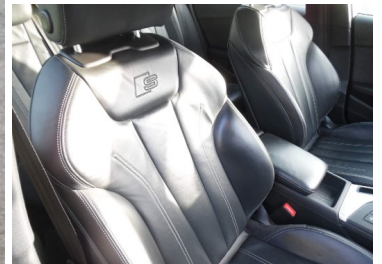

2016(66) Audi A4 AVANT TDI QUATTRO S LINE 5-Door

£19,995

Engine: Diesel
Body: Estate
Gearbox: Automatic
Capacity: 2967cc
Colour: Grey
Mileage: 34,500
CO²: 142g/km
MPG: 53.3mpg
Top Speed: 155mph
BHP: 268bhp
Insurance Grp: 36E

Steve Harding Cars
 22 Elliot Road Love Lane
 Industrial Estate
 Cirencester
 Gloucestershire, GL7 1YS

FULL MAIN DEALER SERVICE HISTORY	ACOUSTIC WINDSCREEN
AUDI SMARTPHONE INTERFACE	ALUMINIUM ROOF RAILS
BLUETOOTH INTERFACE	AUDI SOUND SYSTEM
DAB DIGITAL RADIO	CD PLAYER
ILLUMINATED DOOR SILL TRIMS WITH S LOGO	HEATED FRONT SEATS
MOBILE TELEPHONE PREPARATION - BLUETOOTH INTERFACE	KEYLESS GO
REMOTE CENTRAL LOCKING	LED REAR LIGHTS
TOWBAR PREPARATION	NATURAL VOICE RECOGNITION
WINDSCREEN WITH ACOUSTIC GLAZING	POWER OPERATED TAILGATE
	REMOTE BOOT RELEASE
	SPORT SUSPENSION
	TYRE PRESSURE WARNING LIGHT